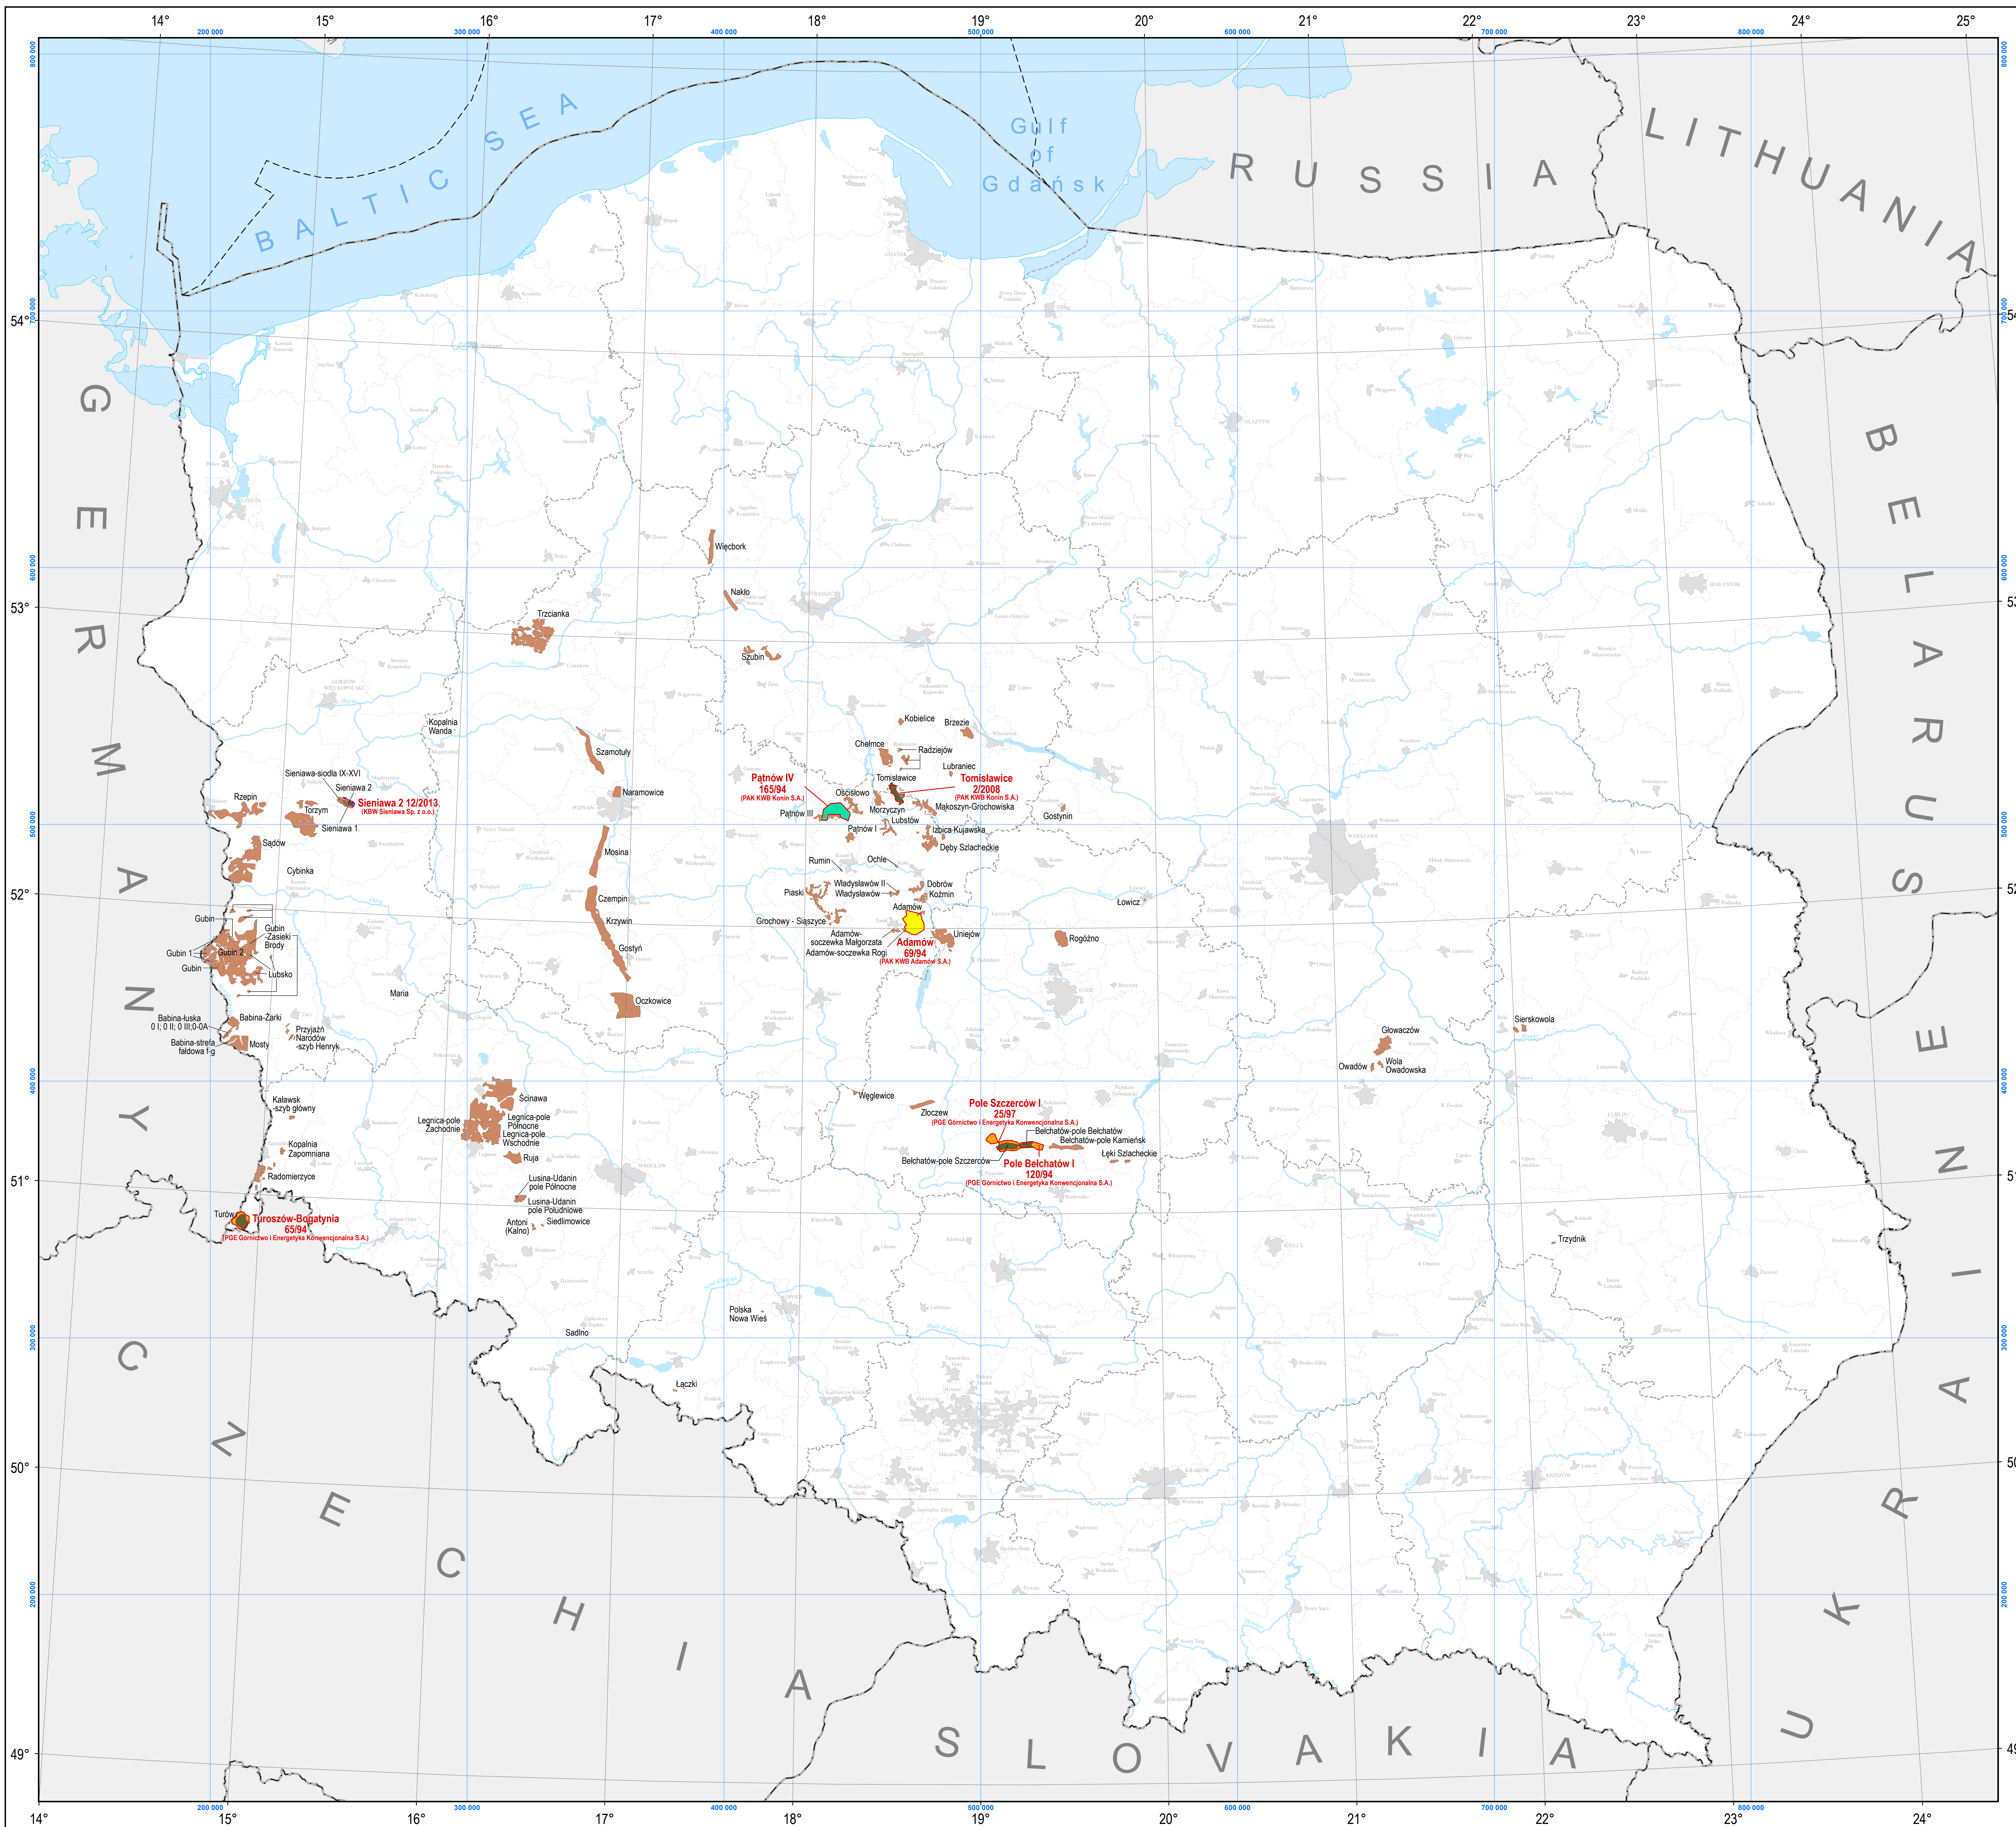

**MAP OF CONCESSIONS FOR PROSPECTING, EXPLORATION AND PRODUCTION OF LIGNITE DEPOSITS
AS OF 30-04-2026**

EXPLANATIONS

**Concessions for production of lignite deposits
ENTREPRENEURS**

- PGE Górnictwo i Energetyka Konwencjonalna S.A.
- PAK KWB Adamów S.A.
- PAK KWB Konin S.A.
- KWB Sieniawa Sp. z o.o.

Patnów IV 165/94 mining area name
concession number
(PAK KWB Konin S.A.) (entrepreneur)

Documented lignite deposits

- exploited
- unexploited

Administrative borders

- national border
- maritime economic zone border
- voivodeship border
- county border

Cities

- provincial city
- county town

Water features

- rivers
- lakes

SCALE 1: 1 000 000

Coordinate system: PL-1992